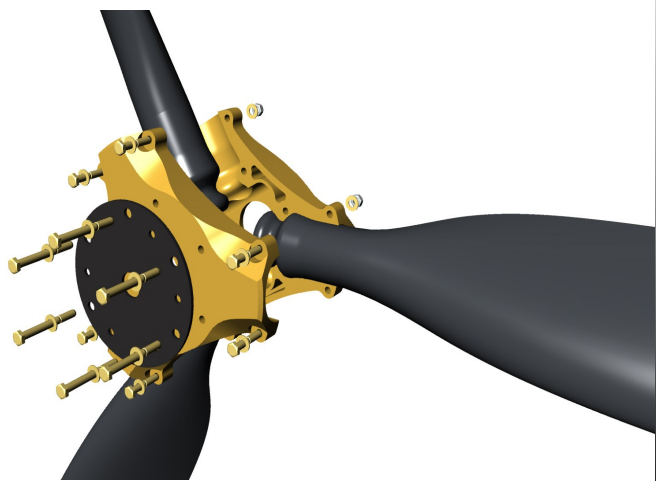

# Bolly Optima Series 5

Our Bolly BOS5 range of 50mm Props are ground adjustable. Available in 2 or 3 Blades, from 56" to 60". Designed for ALL direct drive engines up to 180hp. The Blade have a full length Bolly Dura-Tuff leading edge for maximum protection. A 50mm tapered root for maximum hub retention and a large curved Taurus for maximum engine cooling.

## Complete Prop Kits for Direct Drive Engine

Product Code	Description:	AU\$ Retail
BOS5-DD 2B	2 Blade Prop kit with hardware and Spinner	\$1540.00 inc
BOS5-DD 3B	3 Blade Prop kit with hardware and Spinner	\$2040.00 inc

Product Code	Description:	AU\$ Retail
BOS5-DD BLADES	Blades with DuraTuff	\$500.00
BOS5 2B Hub	Aluminium 2 blade hub	\$480.00
BOS5 3B Hub	Aluminium 3 blade hub	\$500.00