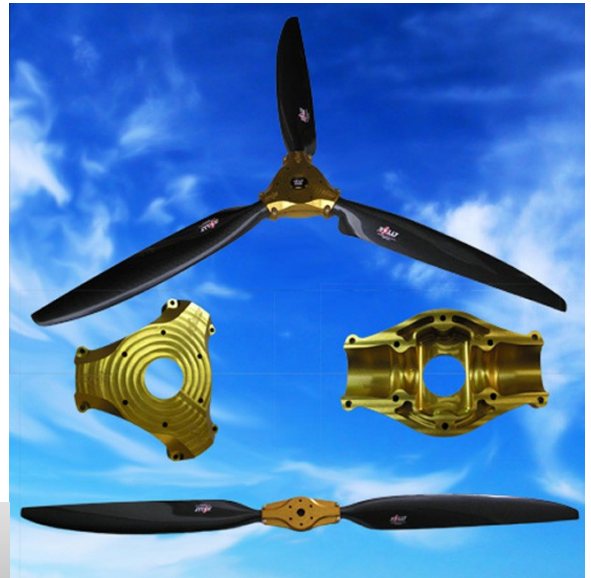

# Bolly Optima Series 5

Our Bolly BOS5 range of 50mm Props are ground adjustable. Available in 2 or 3 Blades, from 56" to 60". Designed for ALL direct drive engines up to 180hp. The Blade have a full length Bolly Dura-Tuff leading edge for maximum protection. A 50mm tapered root for maximum hub retention and a large curved Taurus for maximum engine cooling.

## Complete Prop Kits for Direct Drive Engine

Product Code	Description:	AU\$ Retail
BOS5-DD 2B	2 Blade Prop kit with hardware and Spinner	\$1540.00 inc
BOS5-DD 3B	3 Blade Prop kit with hardware and Spinner	\$2040.00 inc